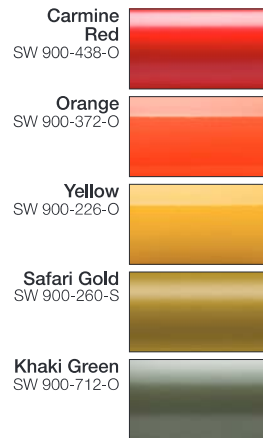

Gloss

ColorFlow™

ColorFlow colors are available in Gloss and Satin finish.

Satin

Satin Metallic

Matte

Avery Dennison® Supreme Wrapping™ Films

Combining performance, versatility and convenience, these multi-layered films incorporate color and clear protective layers. They provide a smooth, attention grabbing finish that's both durable and dazzling.

Film Type	Cast vinyl
Adhesive	Long-term removable
Liner	Easy Apply RS™
Conformability	Compound curves & deep recesses