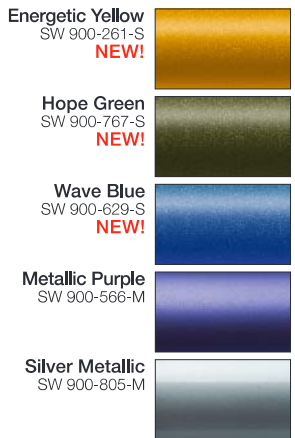

Satin Metallic

Matte

Avery Dennison® Supreme Wrapping™ Films

Combining performance, versatility and convenience, these multi-layered films incorporate color and clear protective layers. They provide a smooth, attention grabbing finish that's both durable and dazzling.

Film Type	Cast vinyl
Adhesive	Long-term removable
Liner	Easy Apply RS™
Conformability	Compound curves & deep recesses