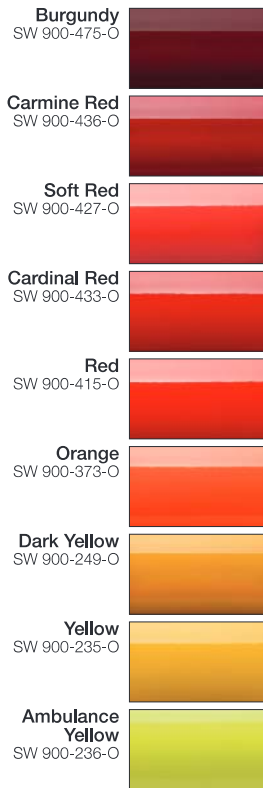

## Gloss

## ColorFlow™

ColorFlow colors are available in Gloss and Satin finish.