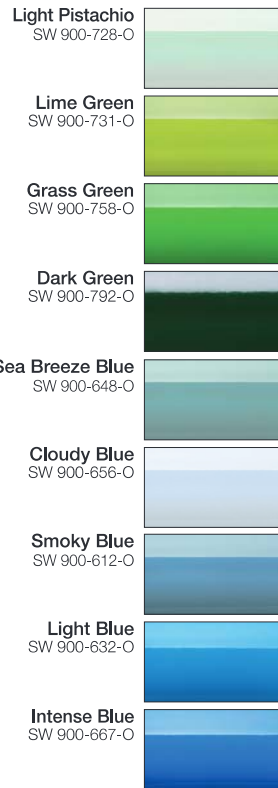

## Gloss

## ColorFlow™

ColorFlow colors are available in Gloss and Satin finish.

## Extreme Texture