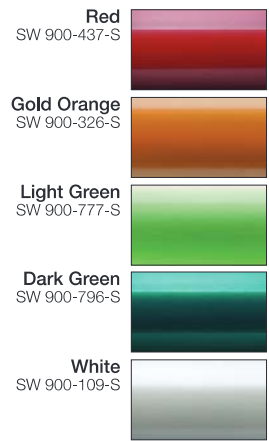

Matte Metallic

Diamond

Gloss Metallic

Pearl

Extreme Texture

Conform Chrome

Accent Films

Our Conform Chrome Series films are ideal for creating special accents and custom finishes.

Film Type	Specialty
Adhesive	Long-term removable
Liner	Easy Apply RS™
Conformability	Curves, concave & convex shapes

For information on product sizes, technical details and where to buy, visit graphics.averydennison.com

**The colors shown are digitally reproduced for printing purposes and are not 100% accurate.

For an actual production color, please contact your Avery Dennison sales representative.