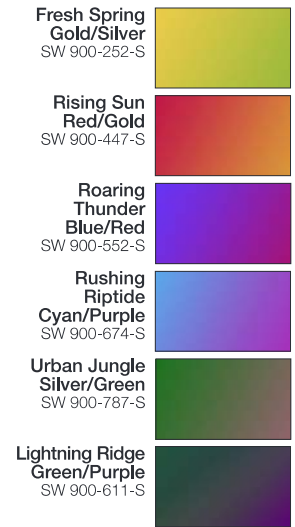

## Gloss

## ColorFlow™

ColorFlow colors are available in Gloss and Satin finish.